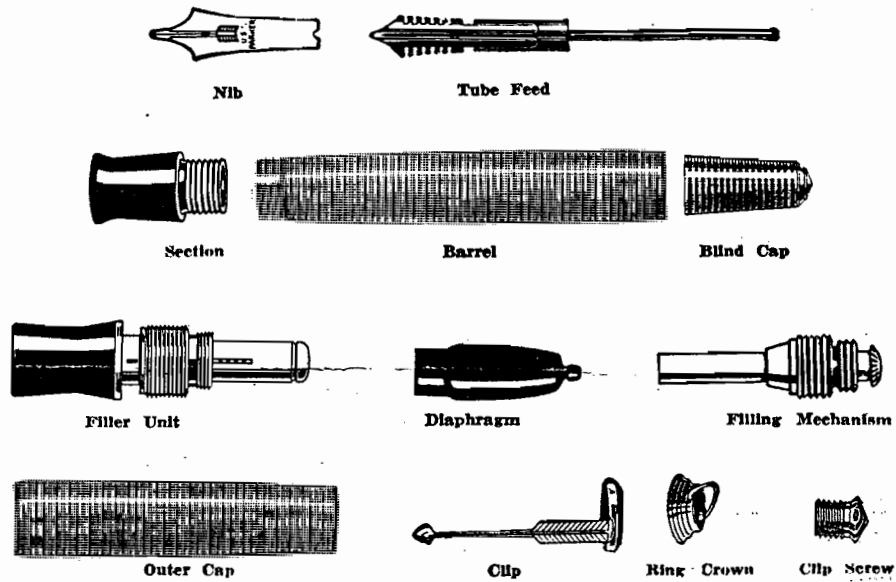

Parker
REPAIR PARTS
Price List

No. 5306

The Parker Pen Company
JANESVILLE · WISCONSIN · U. S. A.

PARKER VACUMATIC PEN PARTS

	\$10.00 Senior Maxima & Maxima Vacumatic	\$8.75 Major & Debutante Vacumatic	\$7.50 Standard & Slender Vacumatic	\$5.00 Junior & Debutante Vacumatic
Nib	4.50	3.50	3.50	2.00
Tube Feed30	.30	.30	.30
Section30	.30	.30	.20
Barrel	1.80	1.20	1.20	.80
Filler Unit Complete60	.60	.60	.60
Filling Mechanism50	.50	.50	.50
Diaphragm10	.10	.10	.10
Blind Cap Complete50	.50	.40	.20
Blind Cap Section40	.40	.30	.10
Blind Cap Band05	.05	.05	.05
Blind Cap Screw05	.05	.05	.05
Outer Cap	1.70	1.70	1.10	.70
Clip Screw05	.05	.05	.05
Clip60	.60	.60	.60
Ring Crown60	

PARKER BUTTON FILLER PEN PARTS

	\$7.00 Duofold Senior	\$5.00 Duofold Junior	\$5.00 Duofold Lady	\$5.00 Duofold Midget	\$3.50 DeLuxe Challenger	\$2.75 Parker Challenger
Nib	3.50	2.50	2.50	2.50	1.50	1.25
Feed	.15	.15	.15	.15	.15	.15
Section	.15	.15	.15	.15	.15	.15
Barrel	1.40	.90	.80	.80	.70	.50
Blind Cap	.10	.10	.10	.10	.10	.10
Bar	.10	.10	.10	.10	.10	.10
Sac	.10	.10	.10	.10	.10	.10
Outer Cap	1.40	.90	.80	.80	.70	.50
Inner Cap	.20	.20	.20	.20		
Clip Screw					.05	.05
Clip	.30	.30	.30	.30	.30	.30
Ring			.30	.30	.30	.30

LEVER FILLER PEN PARTS

List Price of Pen Parts	\$1.75 Parkette Deluxe Parker Duo-Tone	\$1.25 Parkette
Nib	1.00	.75
Feed	.10	.10
Section	.15	.15
Barrel	.70	.40
Sac	.10	.10
Bar	.02	.02
Lever and Ring	.03	.03
Cap	.60	.40
Clip	.10	.10